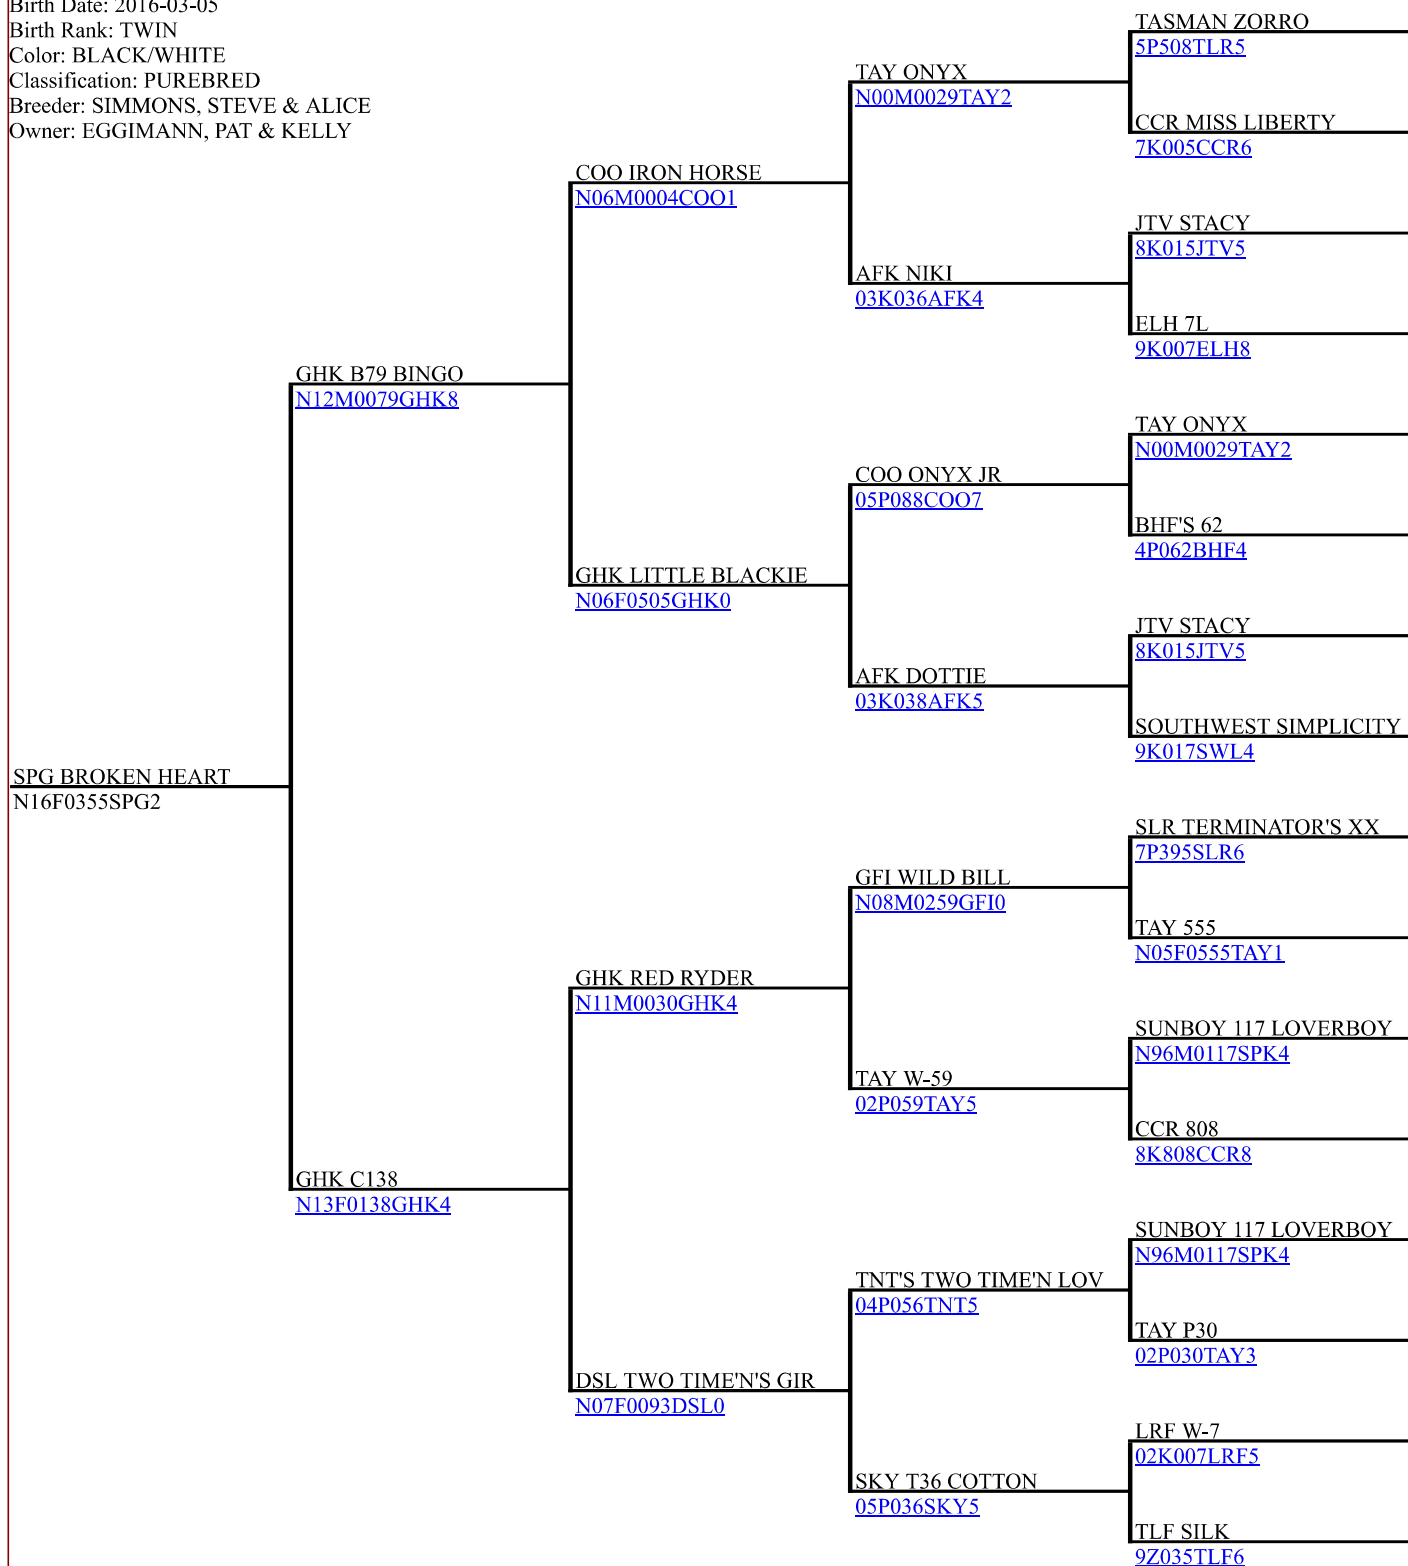

National Kiko Registry

Pedigree of

SPG BROKEN HEART N16F0355SPG2

Sex: Doe
 Birth Date: 2016-03-05
 Birth Rank: TWIN
 Color: BLACK/WHITE
 Classification: PUREBRED
 Breeder: SIMMONS, STEVE & ALICE
 Owner: EGGIMANN, PAT & KELLY

[New Search](#)

[Progeny](#)

Copyright National Kiko Registry ©2017