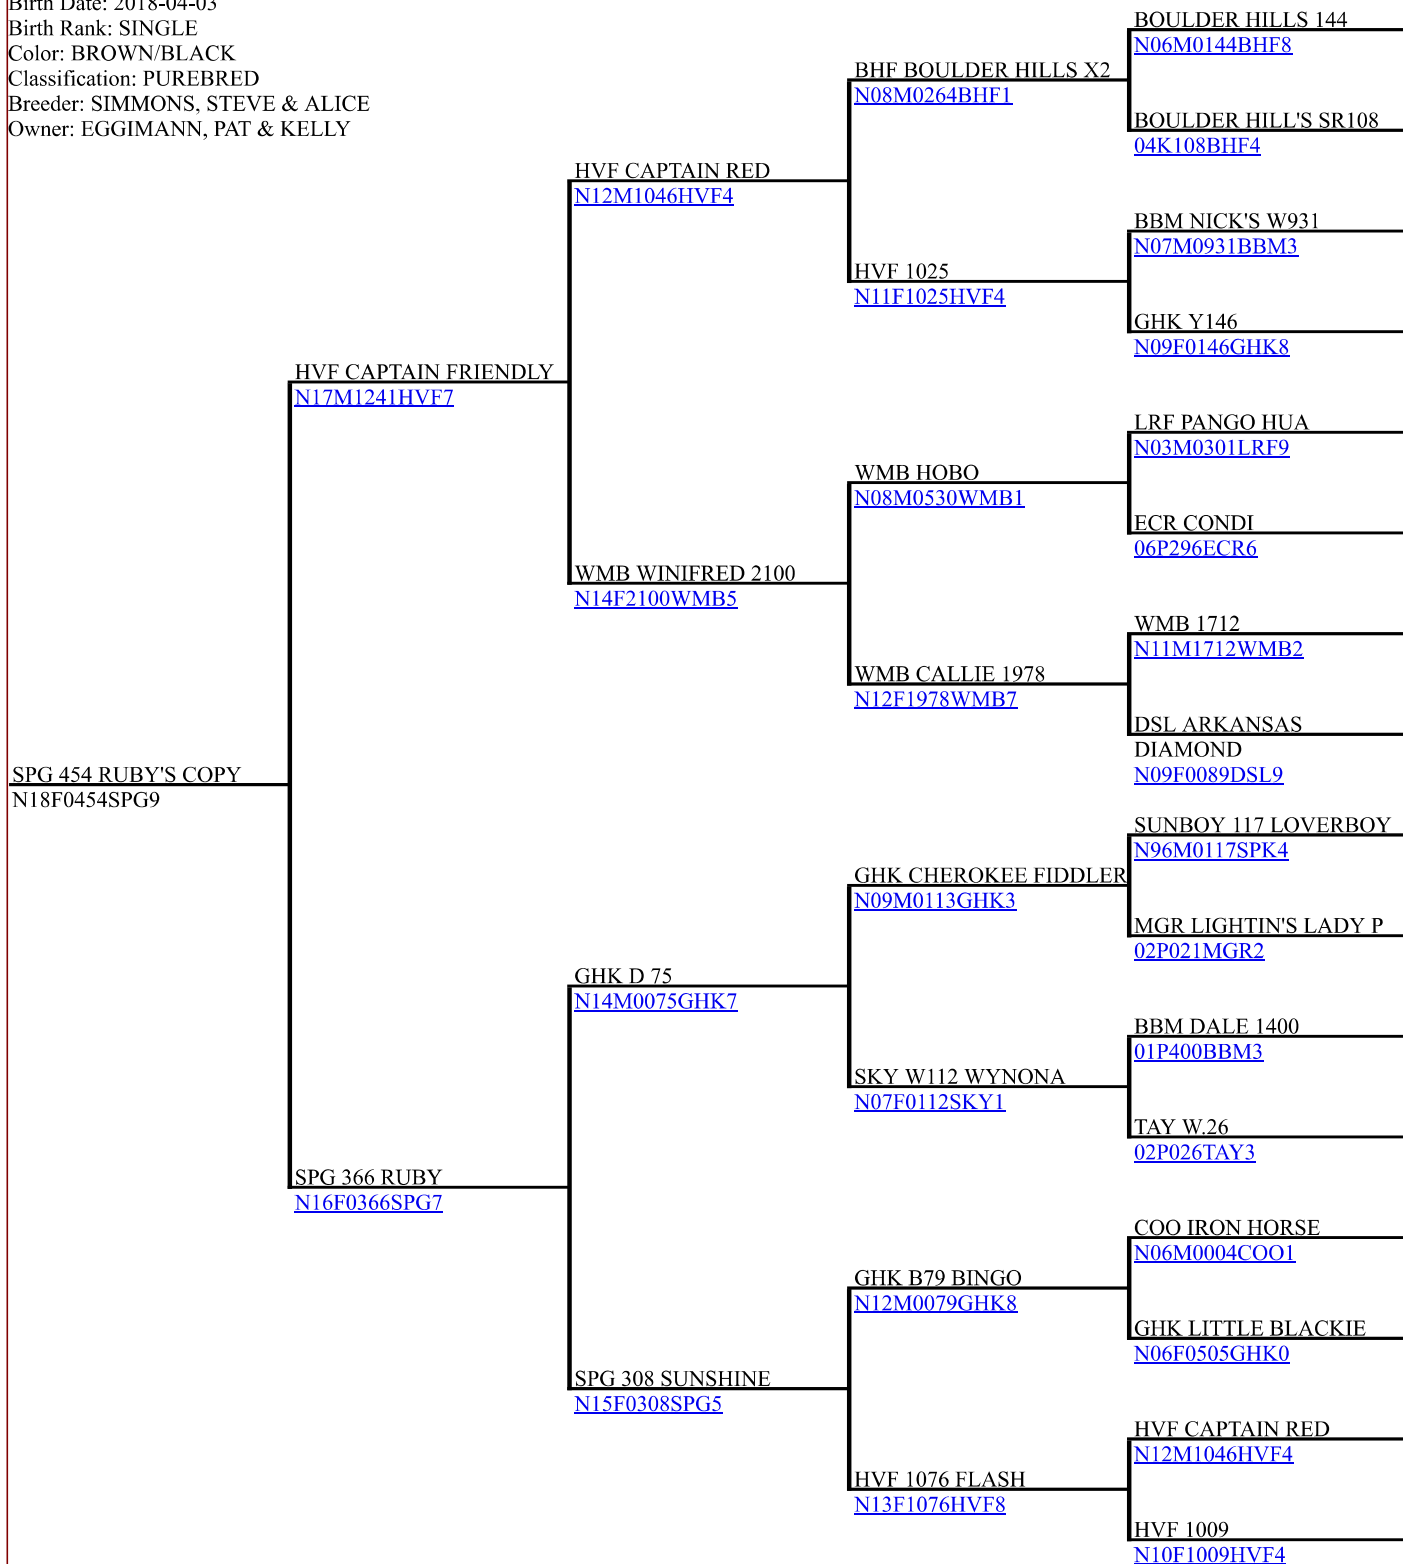

National Kiko Registry

Pedigree of

SPG 454 RUBY'S COPY N18F0454SPG9

Sex: Doe
 Birth Date: 2018-04-03
 Birth Rank: SINGLE
 Color: BROWN/BLACK
 Classification: PUREBRED
 Breeder: SIMMONS, STEVE & ALICE
 Owner: EGGIMANN, PAT & KELLY